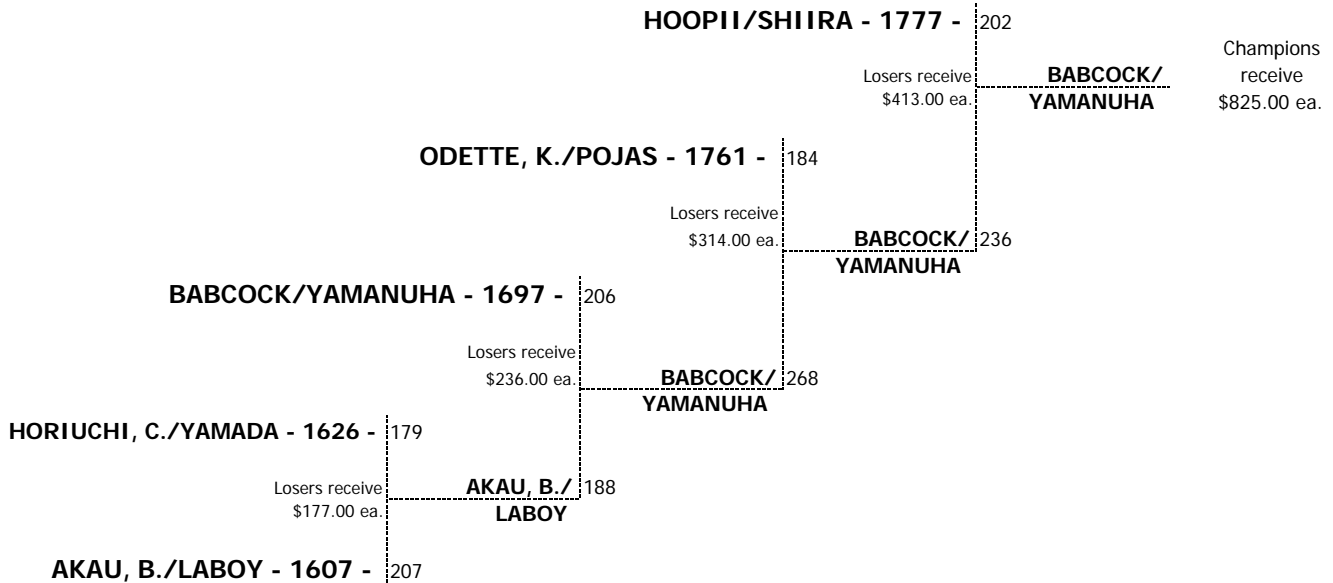

First Match Play

<u>Lane</u>	<u>Bowler</u>	<u>Score</u>	<u>Winner</u>
3	KATO, J./VILLEGAS	159	
4	CARNATE/LARA	199	WINNER
7	PINEDA/STEVENS	194	
8	KIM/LIMATOC	203	WINNER
13	HORIUCHI, C./YAMADA	217	WINNER
14	INAFUKU/MIYAGAWA	200	
15	ODETTE, K./POJAS	252	WINNER
16	AKAU, D./YOCKMAN	216	
17	DEBEBAR/HAMABATA	182	
18	AKAU, B./LABOY	206	WINNER
21	RAMIL/SHIMOTSU	192	
22	HIYANE/HIYANE	195	WINNER
23	HAYASHI/MIZO	217	WINNER
24	OGATA/OGATA	210	
25	LIM/TOYOOKA-LIM	214	
26	BABCOCK/YAMANUHA	253	WINNER
27	KURASHIGE/ZUKERAN	216	
28	MITAMURA/MORTON	248	WINNER
29	YAMAMOTO/YAMAMOTO	169	
30	HOOPII/SHIIRA	185	WINNER

Second Match Play - Each loser receives $44.00 (each bowler)

<u>Lane</u>	<u>Bowler</u>	<u>Score</u>	<u>Winner</u>
21	HORIUCHI, C./YAMADA	182	WINNER
22	CARNATE/LARA	172	
23	HOOPII/SHIIRA	214	WINNER
24	HAYASHI/MIZO	198	
25	HIYANE/HIYANE	228	
26	BABCOCK/YAMANUHA	237	WINNER
27	ODETTE, K./POJAS	257	WINNER
28	MITAMURA/MORTON	204	
29	KIM/LIMATOC	182	
30	AKAU, B./LABOY	200	WINNER

Stepladder TV Finals