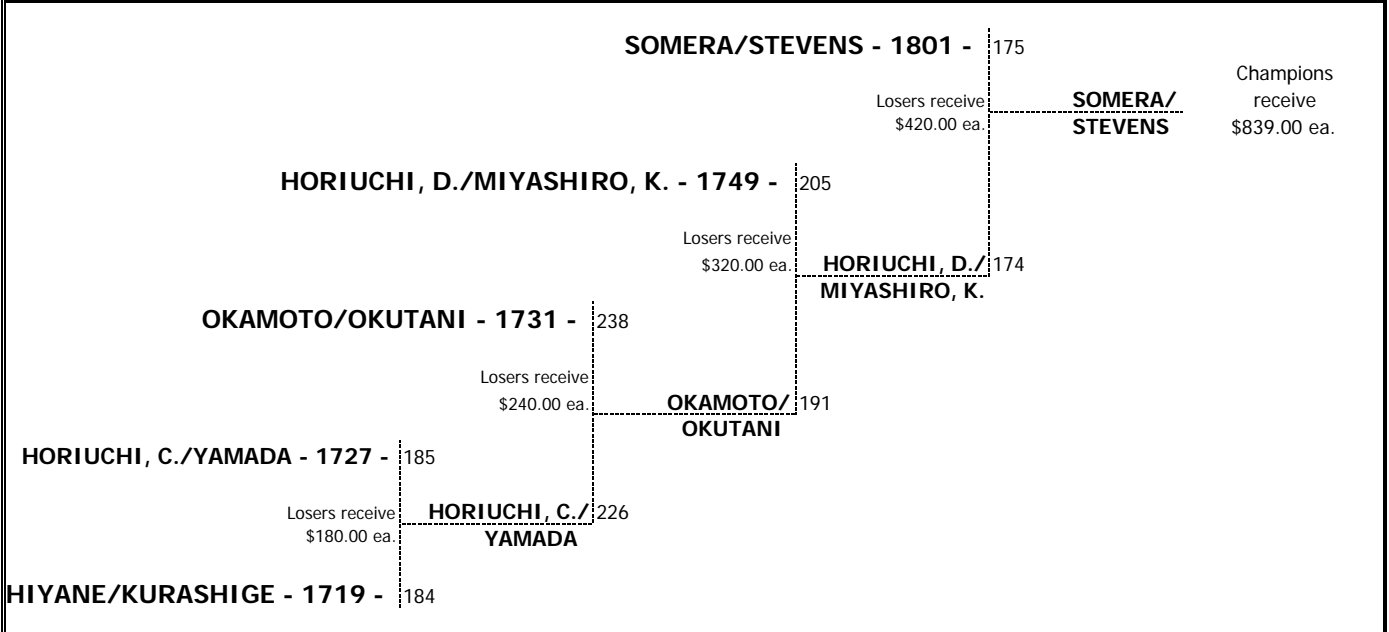

First Match Play

Lane	Bowler	Score	Winner
1	RAMIL/SHIMOTSU	239	WINNER
2	GUM/KUROMOTO	177	
3	HIYANE/KURASHIGE	229	WINNER
4	AKAU, B./SHINKAWA	213	
7	ODETTE, K./POJAS, C.	172	
8	HOIRUCHI, D./MIYASHIRO, K.	224	WINNER
9	HOOPII/SHIIRA	211	
10	OKAMOTO/OKUTANI	223	WINNER
13	PETERS/THEISEN	168	
14	HOIRUCHI, C./YAMADA	190	WINNER
15	HAYASHI/MIZO	198	WINNER
16	SHIMAMOTO/SUMITANI	157	
17	CANTERE/PIRTLE	179	
18	SOMERA/STEVENS	199	WINNER
19	CHING/KATO, C.	194	
20	ACHONG/PIRTLE	247	WINNER
21	AZUMI/ERICKSON	199	WINNER
22	HORIE/SUGIMOTO	188	
23	CARNATE/LARA	190	
24	AKAU, D./YOCKMAN	214	WINNER

Second Match Play - Each loser receives $44.00 (each bowler)

Lane	Bowler	Score	Winner
15	HIYANE/KURASHIGE	236	WINNER
16	AKAU, D./YOCKMAN	200	
17	ACHONG/PIRTLE	172	
18	SOMERA/STEVENS	204	WINNER
19	HORIUCHI, D./MIYASHIRO, K.	216	WINNER
20	HAYASHI/MIZO	201	
21	HORIUCHI, C./YAMADA	236	WINNER
22	RAMIL/SHIMOTSU	207	
23	AZUMI/ERICKSON	149	
24	OKAMOTO/OKUTANI	193	WINNER

Stepladder TV Finals