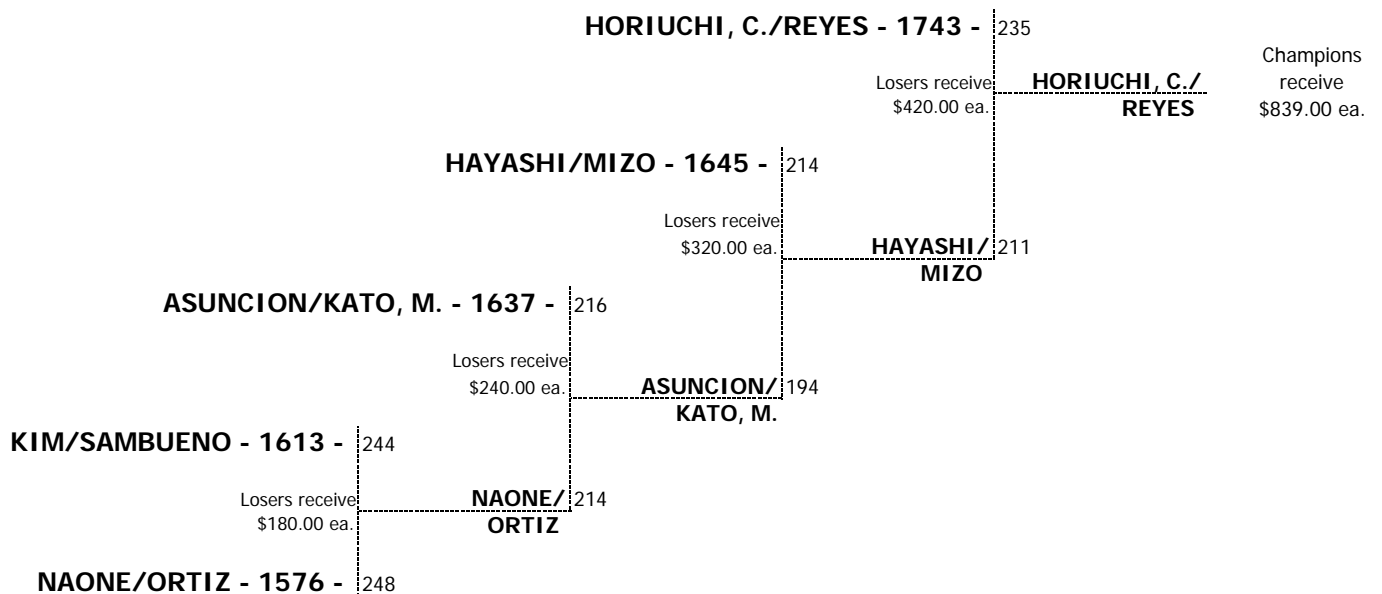

First Match Play

Lane	Bowler	Score	Winner
3	NAONE/ORTIZ	204	WINNER
4	LEE/TABATA	182	
7	HORIUCHI/REYES	245	WINNER
8	SHIMAMOTO/SUMITANI	143	
9	AZUMI/YADAO	154	
10	GUM/KUROMOTO	185	WINNER
11	ODETTE, K./POJAS	221	WINNER
12	AKAU/SHINKAWA	205	
13	AZUMI/ERICKSON	233+7+8+10	WINNER
14	OKAMOTO/SASANO	233+7+8+8	
15	BABCOCK/YAMANUHA	201	
16	ASUNCION/KATO, M.	223	WINNER
17	AKAU, D./YOCKMAN	171	
18	HAYASHI/MIZO	208	WINNER
19	BASILIO/ANWAR	192	
20	AKAGI, W./ODETTE, J.	207	WINNER
21	HIYANE, K./KURASHIGE	180	
22	KIM/SAMBUENO	225	WINNER
23	KIMURA/TANAKA	193	
24	MONKAWA/NITTA	232	WINNER

Second Match Play - Each loser receives $44.00 (each bowler)

Lane	Bowler	Score	Winner
15	HORIUCHI, C./REYES	257	WINNER
16	AKAGI, W./ODETTE, J.	188	
17	GUM/KUROMOTO	169	
18	ASUNCION/KATO, M.	247	WINNER
19	HAYASHI/MIZO	223	WINNER
20	AZUMI/ERICKSON	197	
21	NAONE/ORTIZ	181	WINNER
22	ODETTE, K./POJAS	166	
23	KIM/SAMBUENO	187	WINNER
24	MONKAWA/NITTA	169	

Stepladder TV Finals