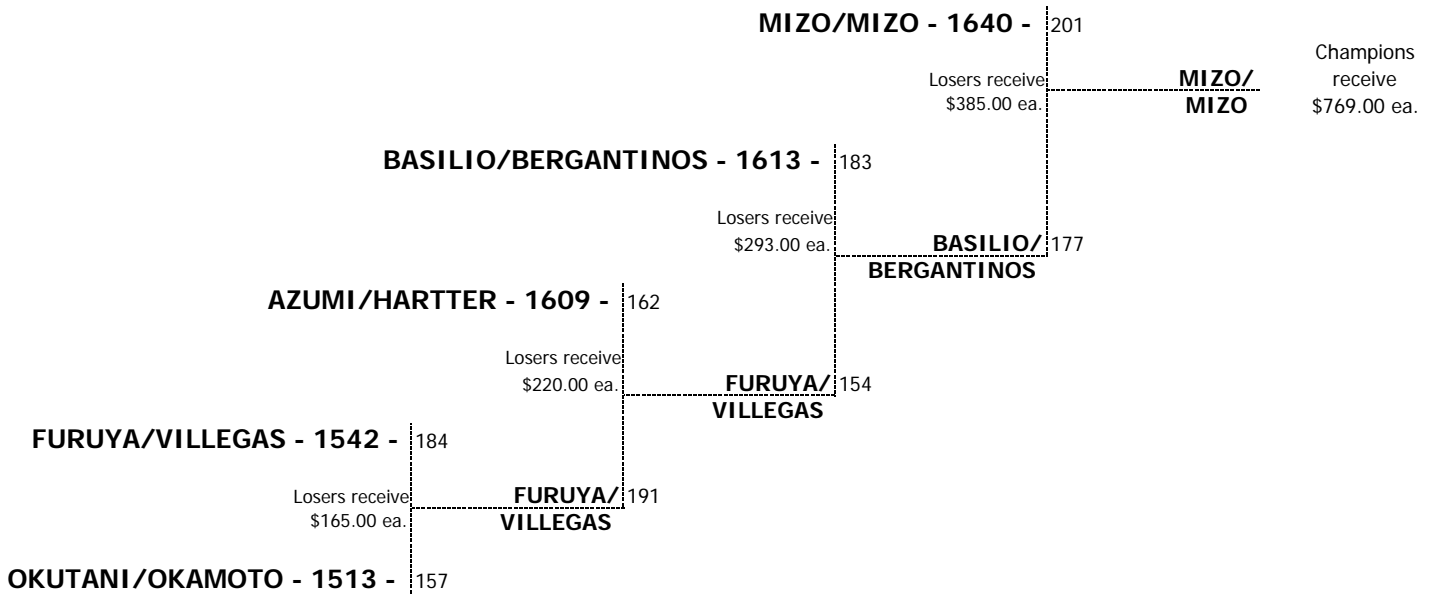

First Match Play

Lane	Bowler	Score	Winner
19	OKUTANI/OKAMOTO	177	WINNER
20	AZUMI/SHIMAMOTO	164	
21	TSUGAWA/SUGIMOTO	188	WINNER
22	UBALDO/HORIE	182	
23	YADAO/PEREZ	178	
24	MIYAGAWA/INAFUKU	237	WINNER
25	BUCHERT/BUCHERT	167	
26	KAEA/RACETTE	203	WINNER
27	CABATU/YASUDA	179	
28	IHA/SASANO	299	WINNER
29	IBARA/HORIUCHI, C.	186	WINNER
30	SHIMOTSU/RAMIL	169	
31	MIZO/MIZO	223	WINNER
32	AUGUST/KURASHIGE	183	
33	LAI/SHIIRA	193	
34	BASILIO/BERGANTINOS	226	WINNER
35	FURUYA/VILLEGAS	195	WINNER
36	MAGLANGIT/FLORES	178	
37	HORIUCHI, D./YOCKMAN	174	
38	AZUMI/HARTTER	216	WINNER

Second Match Play - Each loser receives $41.00 (each bowler)

Lane	Bowler	Score	Winner
19	MIZO/MIZO	213	WINNER
20	MIYAGAWA/INAFUKU	170	
23	FURUYA/VILLEGAS	195	WINNER
24	TSUGAWA/SUGIMOTO	163	
27	IHA/SASANO	158	
28	BASILIO/BERGANTINOS	214	WINNER
31	IBARA/HORIUCHI	188	
32	OKUTANI/OKAMOTO	204	WINNER
35	KAEA/RACETTE	189	
36	AZUMI/HARTTER	214	WINNER

Stepladder TV Finals